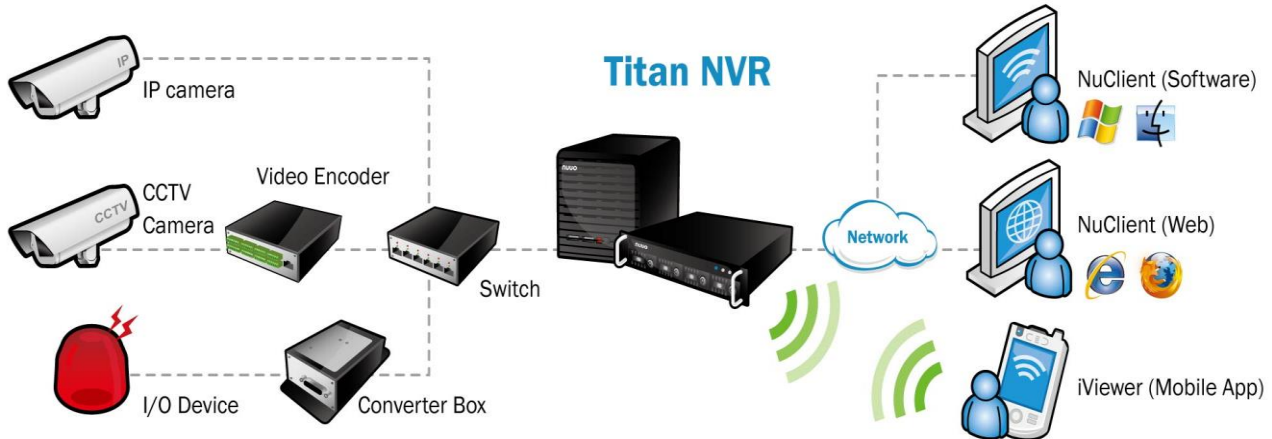

Crystal Series

Features/Support	NT-4040	NT-4040R	NT-8040R	NT-8040RP
Hardware Style	Tower	1U	2U	2U
CPU	Intel Atom	Intel Atom	Intel Core i5	Intel Core i5
RAM	4G	4G	8G	8G
Removable HDD Trays	4xSATA II	4xSATA II	8xSATA II	8xSATA II
Max internal storage*[1]	24TB	24TB	48TB	48TB
Redundant power	X	X	X	V
Server Operating System	Linux	Linux	Linux	Linux
Client Operating System	Windows XP (32-bit) / Win7 (32 and 64-bit)/ Win8 (32 and 64-bit)/ Mac OS X v10.6, 10.7, v10.8			
Number of Cameras per Recording Server*[2]	64	64	64	64
Maximum Number of Camera per Monitor	100 (10*10)	100 (10*10)	100 (10*10)	100 (10*10)