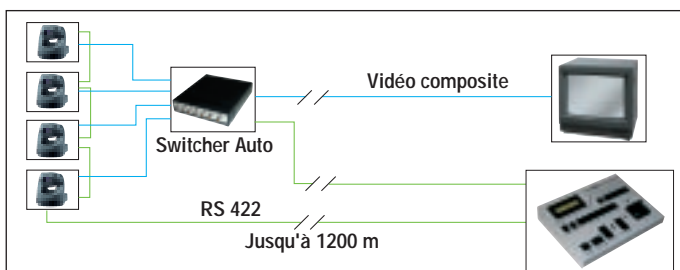

MZPT-D70 controller specifications

The controller allows the user to pilot several functions which cannot be activated by the IR remote control supplied with

the camera, i.e. : control up to 6 cameras, Night & Day setting and its automatic mode, zoom control at various speeds, pan, tilt and manual focus, control of Bright + & - and setting up of auto mode, declutching of digital zoom.

In addition, the display screen shows 4 parameters of the camera being used.

Control terminal	RS 232 (15 m) and RS 422 (9-pin) (1 200m)
Joystick	Logarithmic 32 speeds in each direction with reverse
Number of cameras	6 cameras
Position preset	6 positions per camera
N & D	Night & Day, auto or manual
Focus	Auto or manual mode
Zoom	16 speeds
Power	AC 100-240V/12V
Power consumption	800 mA
Dimensions	230 x 180 x 40 (25) mm
Display screen (2 x 16 characters)	Camera on/off Number of the camera being used Zoom magnification Night, day, auto mode

AUTO VIDEO SWITCHER : a real innovation

This automatic video selector enables automatic video switching of the camera selected by the controller.

It allows the user only one video monitor in multi-camera mode (up to 6 cameras).

Video input / output	6 inputs BNC, 1 output BNC 75 Ω
Control terminal	RS 422 output (5-pin)
Power	AC 100-240V / 12V
Power consumption	200 mA
Dimensions	L 160 x l 150 x h 40 mm

imaginArt
Interactive

www.imaginart.es

Via Augusta 99
08006-Barcelona

Tel: 902 20 20 30
Fax: 93 217 76 51