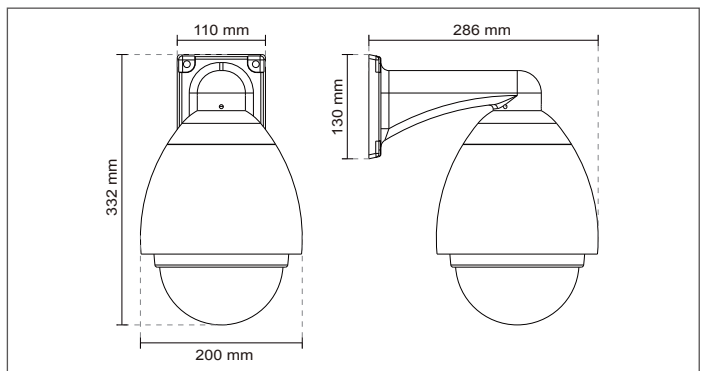

Dimension

All specifications are subject to change without notice. Copyright © 2011 VIVOTEK INC. All rights reserved. P/N: 971004400

Distributed by: