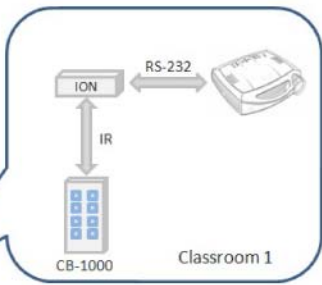

Maestro Server

Maestro Browser Client

Classroom 1

Classroom 2

Classroom 3

Classroom 4

Classroom "n"

ION

RS-232

IR

CB-1000

Classroom 1