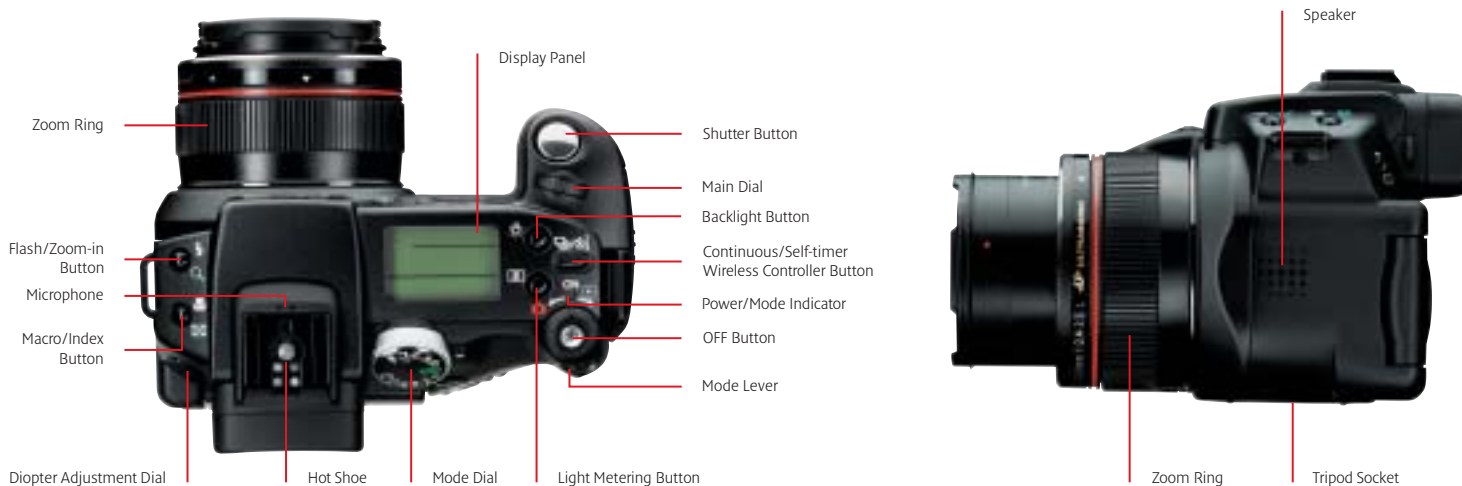

By enabling the converter mode when installing optical accessories such as the TC-DC58A tele-converter lens and 500D close-up lens, the lens will automatically move to the optimum zoom position.

SPEEDLITES

Speedlite Transmitter ST-E2

KIT CONTENTS

AVC-DC300 A/V Cable

TV/Video

IFC-400PCU USB Interface Cable

DIRECT PRINTERS

Canon Compact Photo Printers

• CP-300