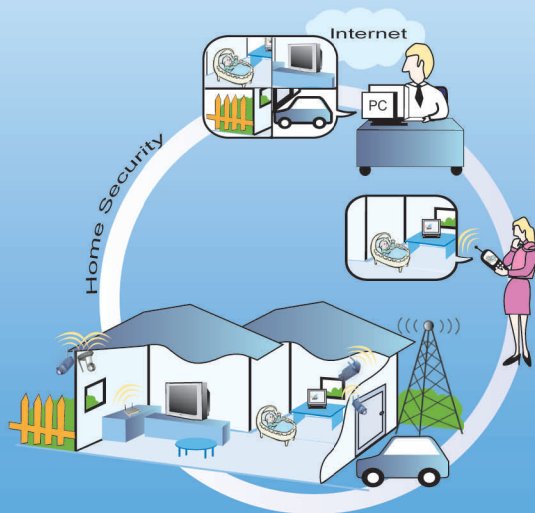

Technical Specifications

Models	- PT7135 - PT7137 (wireless)	Pan/Tilt	- Pan: range 350° (+175°~ -175°) - Tilt: range 125° (+90°~ -35°) - Auto pan mode - Auto patrol mode
System	- CPU: VVTK-1000 SoC - RAM: 32MB SDRAM - ROM: 4MB FLASH ROM	Microphone	- Omni-directional - Frequency: 50~16000Hz - S/N ratio: More than 60dB
Networking	- Protocols: UPnP, TCP/IP, RTSP/RTP/RTCP, HTTP, SMTP, FTP, Telnet, NTP, DNS, DDNS, DHCP and PPPoE - Ethernet: 10 baseT or 100 baseT Fast Ethernet auto negotiation - Wireless (PT7137): 802.11g wireless LAN	Security	ID/Password authentication
Video	- Algorithm: MPEG4 simple profile for streaming video, JPEG for still image - Features: Adjustable image size, quality and bit-rate; Time stamp and text caption; Three configurable motion detection windows; Flip & mirror - Resolution: Up to 30/25 frames at 160x120; Up to 30/25 frames at 176x144; Up to 30/25 frames at 320x240; Up to 30/25 frames at 640x480	LED Indicator	- System power and status indicator - System activity and Network link indicator - Microphone status indicator
Camera Specifications	1/4" color CMOS sensor - Resolution: 640(H)x480(V) 1.5Lux/F2.0 - AGC/AWB/AES - Electronic Shutter: 1/60 to 1/15,000 sec.	Dimensions	- Depth: 110mm - Width: 110mm - Height: 130mm
Lens	4.0mm, F2.0	Weight	- Net: 259g (PT7135) - Net: 271g (PT7137)
Audio	- Algorithm: GSM-AMR/MPEG4 AAC - Supports audio mute	Power	12VDC
		Operating Environments	- Temperature: 0~40°C (32~102°F) - Humidity: 85% RH
		EMI & Safety	CE, FCC
		Viewing System Requirements	- Operating system: Microsoft Windows 98 SE, ME, 2000, XP - Browser: Internet Explorer 5.0 or above - Cellphone: 3GPP player - Real Player 10.5 - Quick Time 6.5 - Packet Video Player 3.0

All specifications are subject to change without notice.
All other trademarks are owned by their respective companies.

6F, No.192, Lien-Cheng Rd., Chung-Ho, Taipei County, Taiwan
Tel: +886 2 82455282
Fax: +886 2 82455532
E-mail: sales@vivotek.com
Http://www.vivotek.com