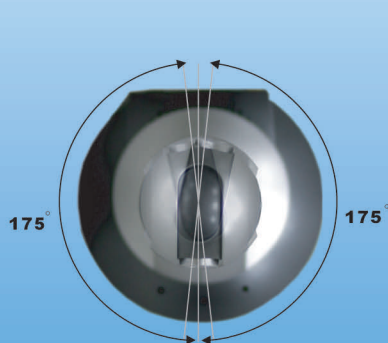

Pan/Tilt Network Camera

PT7135 / PT7137

◀ Pan: 350 ▶