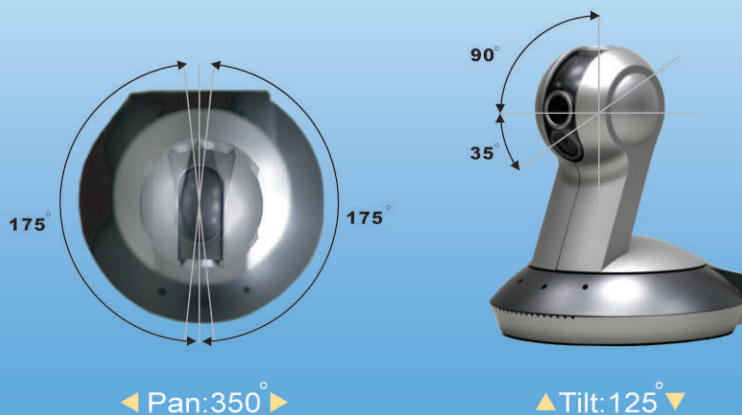

Pan/Tilt Network Camera

PT7135 / PT7137

Technical Specifications

Models	- PT7135 (CMOS) - PT7137 (CMOS, wireless)	Pan/Tilt	- Pan: range 350° (+175°~-175°) - Tilt: range 125°(+90°~-35°) - Auto pan mode - Auto patrol mode
System	- CPU: VVTK-1000 SoC - RAM: 32MB SDRAM - ROM: 4MB FLASH ROM	Microphone	- Omni-directional - Frequency: 50~16000Hz - S/N ratio: More than 60dB
Networking	- Protocols: UPnP, TCP/IP, RTSP/RTP/RTCP, HTTP, SMTP, FTP, Telnet, NTP, DNS, DDNS, DHCP and PPPoE - Ethernet: 10 baseT or 100 baseT Fast Ethernet auto negotiation - Wireless (PT7137): 802.11g wireless LAN	Security	ID/Password authentication
Video	- Algorithm: MPEG4 simple profile for streaming video, JPEG for still image - Features: Adjustable image size, quality and bit-rate; Time stamp and text caption; Three configurable motion detection windows; Flip & mirror - Resolution: Up to 30/25 frames at 160x120; Up to 30/25 frames at 176x144; Up to 30/25 frames at 320x240; Up to 30/25 frames at 640x480	LED Indicator	- System power and status indicator - System activity and Network link indicator - Microphone status indicator
Camera Specifications	1/4" color CMOS sensor - Resolution: 640(H)x480(V) 1.0Lux/F2.0 - AGC/AWB/AES - Electronic Shutter: 1/60 to 1/15,000 sec.	Dimensions	- Depth: 110mm - Width: 110mm - Height: 130mm
Lens	4.0mm, F2.0	Weight	- Net: 259g (PT7135) - Net: 271g (PT7137)
Audio	- Algorithm: GSM-AMR/MPEG4 AAC - Supports audio mute	Power	12VDC
		Operating Environments	- Temperature: 0~40°C (32~102°F) - Humidity: 85% RH
		EMI & Safety	CE, FCC
		Viewing System Requirements	- Operating system: Microsoft Windows 98 SE, ME, 2000, XP - Browser: Internet Explorer 5.0 or above - Cellphone: 3GPP player - Real Player 10.5 - Quick Time 6.5 - Packet Video Player 3.0

All specifications are subject to change without notice.
All other trademarks are owned by their respective companies.

6F, No.192, Lien-Cheng Rd., Chung-Ho, Taipei County, Taiwan
Tel: +886 2 82455282
Fax: +886 2 8245532
E-mail: sales@vivotek.com
Http://www.vivotek.com