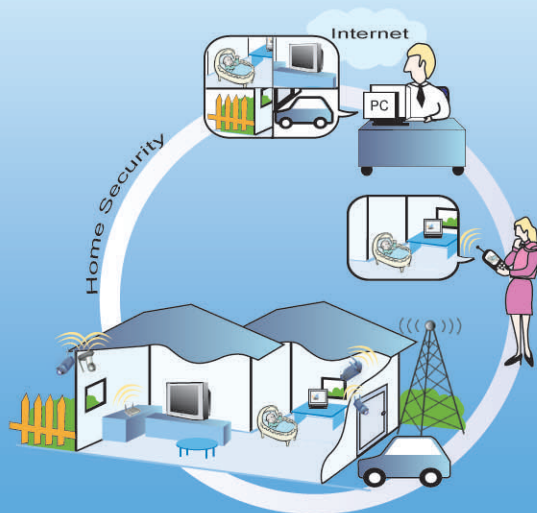

Pan/Tilt Network Camera

PT7135 / PT7137

Technical Specifications

Models	- PT7135 (CMOS) - PT7137 (CMOS, wireless)	Pan/Tilt	- Pan: range 350° (+175°~-175°) - Tilt: range 125°(+90°~-35°) - Auto pan mode - Auto patrol mode
System	- CPU: VVTK-1000 SoC - RAM: 32MB SDRAM - ROM: 4MB FLASH ROM	Microphone	- Omni-directional - Frequency: 50~16000Hz - S/N ratio: More than 60dB
Networking	- Protocols: UPnP, TCP/IP, RTSP/RTP/RTCP, HTTP, SMTP, FTP, Telnet, NTP, DNS, DDNS, DHCP and PPPoE - Ethernet: 10 baseT or 100 baseT Fast Ethernet auto negotiation - Wireless (PT7137): 802.11g wireless LAN	Security	ID/Password authentication
Video	- Algorithm: MPEG4 simple profile for streaming video, JPEG for still image - Features: Adjustable image size, quality and bit-rate; Time stamp and text caption; Three configurable motion detection windows; Flip & mirror - Resolution: Up to 30/25 frames at 160x120; Up to 30/25 frames at 176x144; Up to 30/25 frames at 320x240; Up to 30/25 frames at 640x480	LED Indicator	- System power and status indicator - System activity and Network link indicator - Microphone status indicator
Camera Specifications	1/4" color CMOS sensor - Resolution: 640(H)x480(V) 1.0Lux/F2.0 - AGC/AWB/AES - Electronic Shutter: 1/60 to 1/15,000 sec.	Dimensions	- Depth: 110mm - Width: 110mm - Height: 130mm
Lens	4.0mm, F2.0	Weight	- Net: 259g (PT7135) - Net: 271g (PT7137)
Audio	- Algorithm: GSM-AMR/MPEG4 AAC - Supports audio mute	Power	12VDC
		Operating Environments	- Temperature: 0~40°C (32~102°F) - Humidity: 85% RH
		EMI & Safety	CE, FCC
		Viewing System Requirements	- Operating system: Microsoft Windows 98 SE, ME, 2000, XP - Browser: Internet Explorer 5.0 or above - Cellphone: 3GPP player - Real Player 10.5 - Quick Time 6.5 - Packet Video Player 3.0

All specifications are subject to change without notice.
All other trademarks are owned by their respective companies.

6F, No.192, Lien-Cheng Rd., Chung-Ho, Taipei County, Taiwan
Tel: +886 2 82455282
Fax: +886 2 8245532
E-mail: sales@vivotek.com
Http://www.vivotek.com