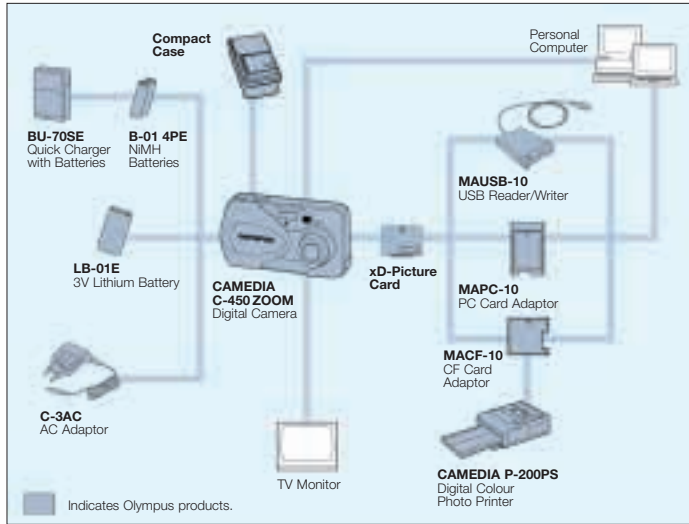

System Chart

Optional Accessories

xD-Picture Card
Compact and removable memory card for storage convenience. 16MB - 256MB

MAUSB-10 USB Reader/Writer
For high speed data transfer from an xD-Picture Card/SmartMedia card to a PC/Macintosh with a USB port.

MAPC-10 PC Card Adaptor
For easy and fast data transfer from an xD-Picture Card/SmartMedia card to a PC/Macintosh with a PC card slot.

MACF-10 CF Card Adaptor
For using an xD-Picture Card with digital cameras, multimedia devices, or computers with a CF card slot.

B-01 4PE NiMH Batteries
4 rechargeable nickel metal-hydrate batteries with 2100 mAh.

BU-70SE Quick Charger with Batteries
Battery charger with 4 rechargeable nickel metal-hydrate batteries.

LB-01E 3V Lithium Battery
Powerful, long-life battery for taking an extended number of shots.

C-3AC AC Adaptor
Ensures constant power supply for the camera without having to replace batteries.

Compact Case
Compact leather case with compartments for an xD-Picture Card/SmartMedia card and batteries.

CAMELIA C-450 ZOOM Digital Camera Specifications