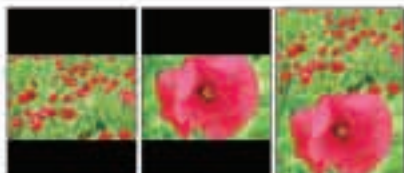

2nd Shot

Combined Picture

2-In-1 Images

You can combine a shot with the one taken right after for interesting and useful composite photos. (Not available with Night Scene mode.)

1st Shot