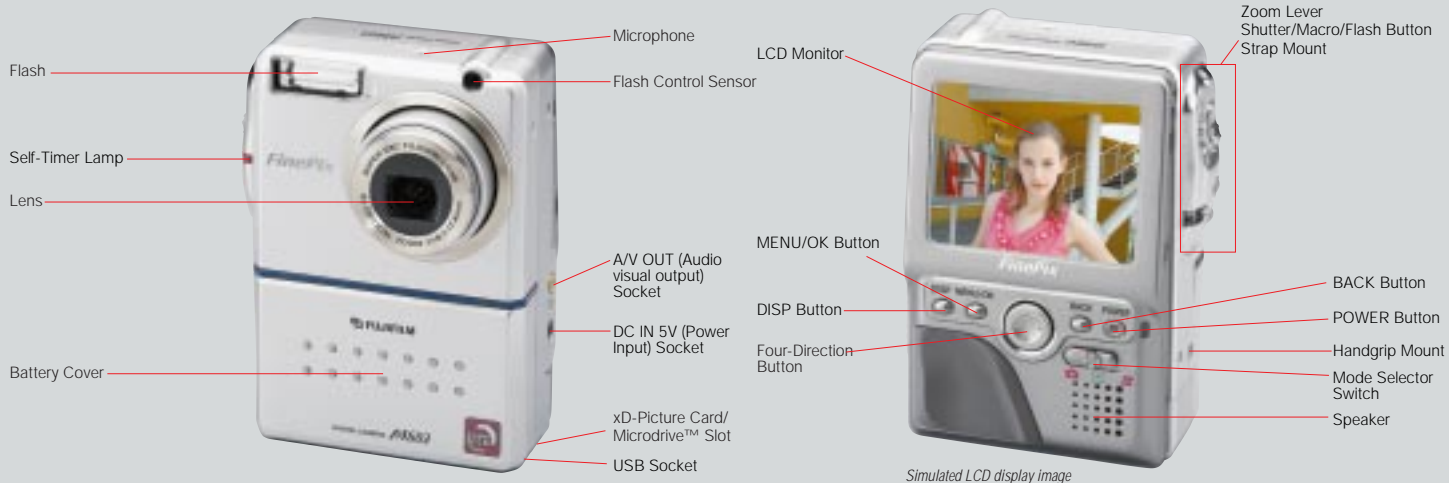

FUNCTIONS

SPECIFICATIONS

DIGITAL CAMERA FinePix M603