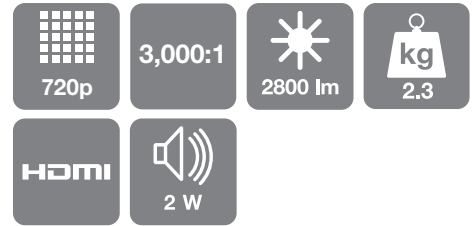

Epson EH-TW480 Projector

DATASHEET