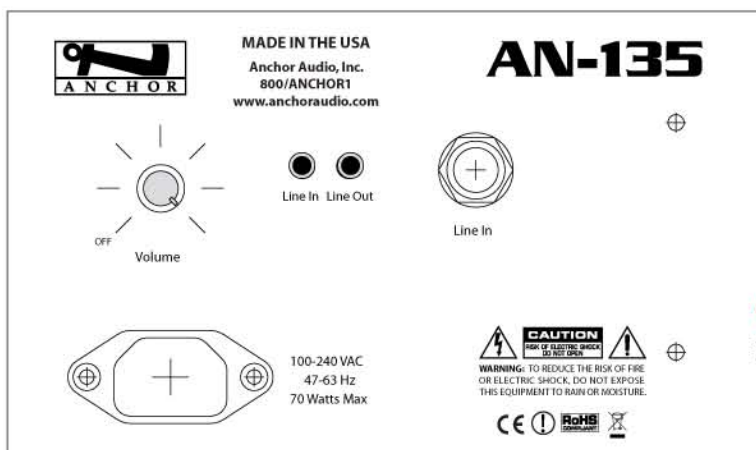

**AN-135** Surface-Mount Speaker

SIX YEAR WARRANTY

**Features**

- Reach Crowds Of 100+
- 109 dB Of Clear Sound
- 30 Watt Amplifier Equals Lots Of Sound
- 4.5 Neodymium Woofer
- Two Line In Jacks: 1/4" and 3.5 mm
- 3.5 mm Line Out Jack to Daisy Chain Multiple Systems Or Record Output
- Built-in Bracket Mount for Easy Installation
- Three Prong Power Receptacle
- Weights Just 3.5 Pounds

**Technical Specifications**

Rated Power Output	30 watts
Max SPL @ Rated Power	109 dB @ 1 meter
Frequency Response	65 Hz - 18 kHz $\pm$ 3 dB
Speaker Type	4.5" Neodymium woofer, 10 mm dome tweeter
AC Power Reqs.	100 - 240 VAC, 47/63 Hz (70W max.)
Dimensions (HWD)	5.25 x 8.4 x 9" / 13 x 21 x 23 cm
Weight	3.5 lbs / 1.58 Kg

Line In Jack  
Line Out Jack

Line level 3.5 mm, 1/4" phone  
Line level 3.5 mm

(Features &amp; Specifications Subject To Change Without Notice)

**AN-135 MODELS**

AN-135	Speaker monitor / white
AN-135BK	Speaker monitor / black

**ACCESSORIES**

SB-3	40° Ceiling mount bracket*
SB-360	360° Swivel wall bracket*

\* Available w/ black or white finish

**ANCHOR AUDIO, INC.**  
**PORTABLE SOUND SYSTEMS**

[www.imaginart.es](http://www.imaginart.es) T. 902 202030 **imaginArt**  
imaginArt, importador oficial de Anchor Audio en España