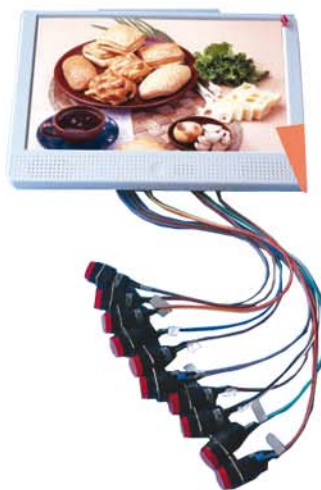

Modelo DS7smp

Monitor de 7" con reproductor integrado

Features:

- Supports multiple file formats: MP3.WMA.AC3.JPEG.BMP,MPEG-1.MPEG-2.MPEG-4. AVI
- Supports CF/SD/USB/Nand Flash card, Between them copy each other.
- CF/SD(High-speed)(SD:32G / CF:32M—32G),MMC/USB 2.0(Hot plug).
- Auto play, Single repeat, All repeat.
- Playlist scheduled.
- Display mode:4:3 / 16:9.
- BGM mode (Auto-boot mode can be set).
- Supports 16 kinds of auto play. Pictures can be rotated 90°(Vertical display).
- Auto power on/off at the specific time.
- One key copy.
- Multi-Language OSD: Chinese, English, Japanese, French, German, Danish, Spanish.
- Accessories: Remote control, instruction manual, AC adapter.

Screen size / Active area	7" inch 16 : 9 / 154.08*85.92mm
Module size (L*W*H)	185*105*25mm
Resolution	800*3(RGB)(W) X 480(H)
Contrast	500:1
Brightness	250cb/m
Aspect ratio	16 : 9 / 4 : 3
Response time	10msec
Speaker Power	2*2W
Power Consumption	100 to 240V AC /12V DC, 1.5A
Operation temperature	0°C ~ +40°C
Storage temperature	-20°C ~ +60°C
Backlight: LED back light	YES
Video Decoding	MPG1 , MPG2 , MP4, AVI, BMP,JPEG
Audio Decoding	MP3,WMA,AC3
Memory Card Support	SD:32G / CF:8--32G
Playback mode	folder repeat and schedule repeat
VESA	75mm/10 holes

imaginArt

Modelo DS7smp

Monitor de 7" con reproductor integrado

Rear View

Lateral View

Modelo DS7smpMS Con sensor de movimiento

Modelo DS7smpPB Con botonera externa

Modelo DS7smpBR Con lector de código de barras

Motion Sensor Advertising Player

External Push Buttons Player

Barcode Reader Player

imaginArt