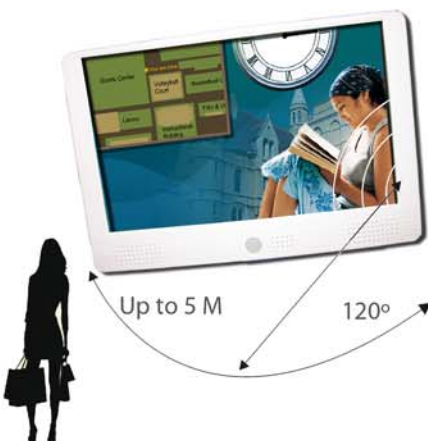

Screen size / Active area	10.2 inch 16 : 9 / 220.0x132.48mm
Module size (L*W*H)	258 x 171 x 28.5mm
Resolution	800*3(RGB)(W) X 480(H)
Contrast	300:1
Brightness	250cb/m
Aspect ratio	16 : 9 / 4 : 3
Response time	10msec
Speaker Power	2*2W
Power Consumption	100 to 240V AC /12V DC, 1.5A
Operation temperature	0°C~+40°C
Storage temperature	-20°C~+60°C
Backlight: LED back light	YES
Video Decoding	MPG1, MPG2, AVI, MP4,AVI,BMP
Audio Decoding	MP3,WMA,AC3
Memory Card Support	SD:32G / CF:8-32G
Playback mode	and schedule repeat
VESA	75mm/8 holes

imaginArt

Modelo DS10smp

Monitor de 10" con reproductor integrado

Rear View

Lateral View

Modelo DS10smpMS Con sensor de movimiento

Motion Sensor Advertising Player

Modelo DS10smpPB Con botonera externa